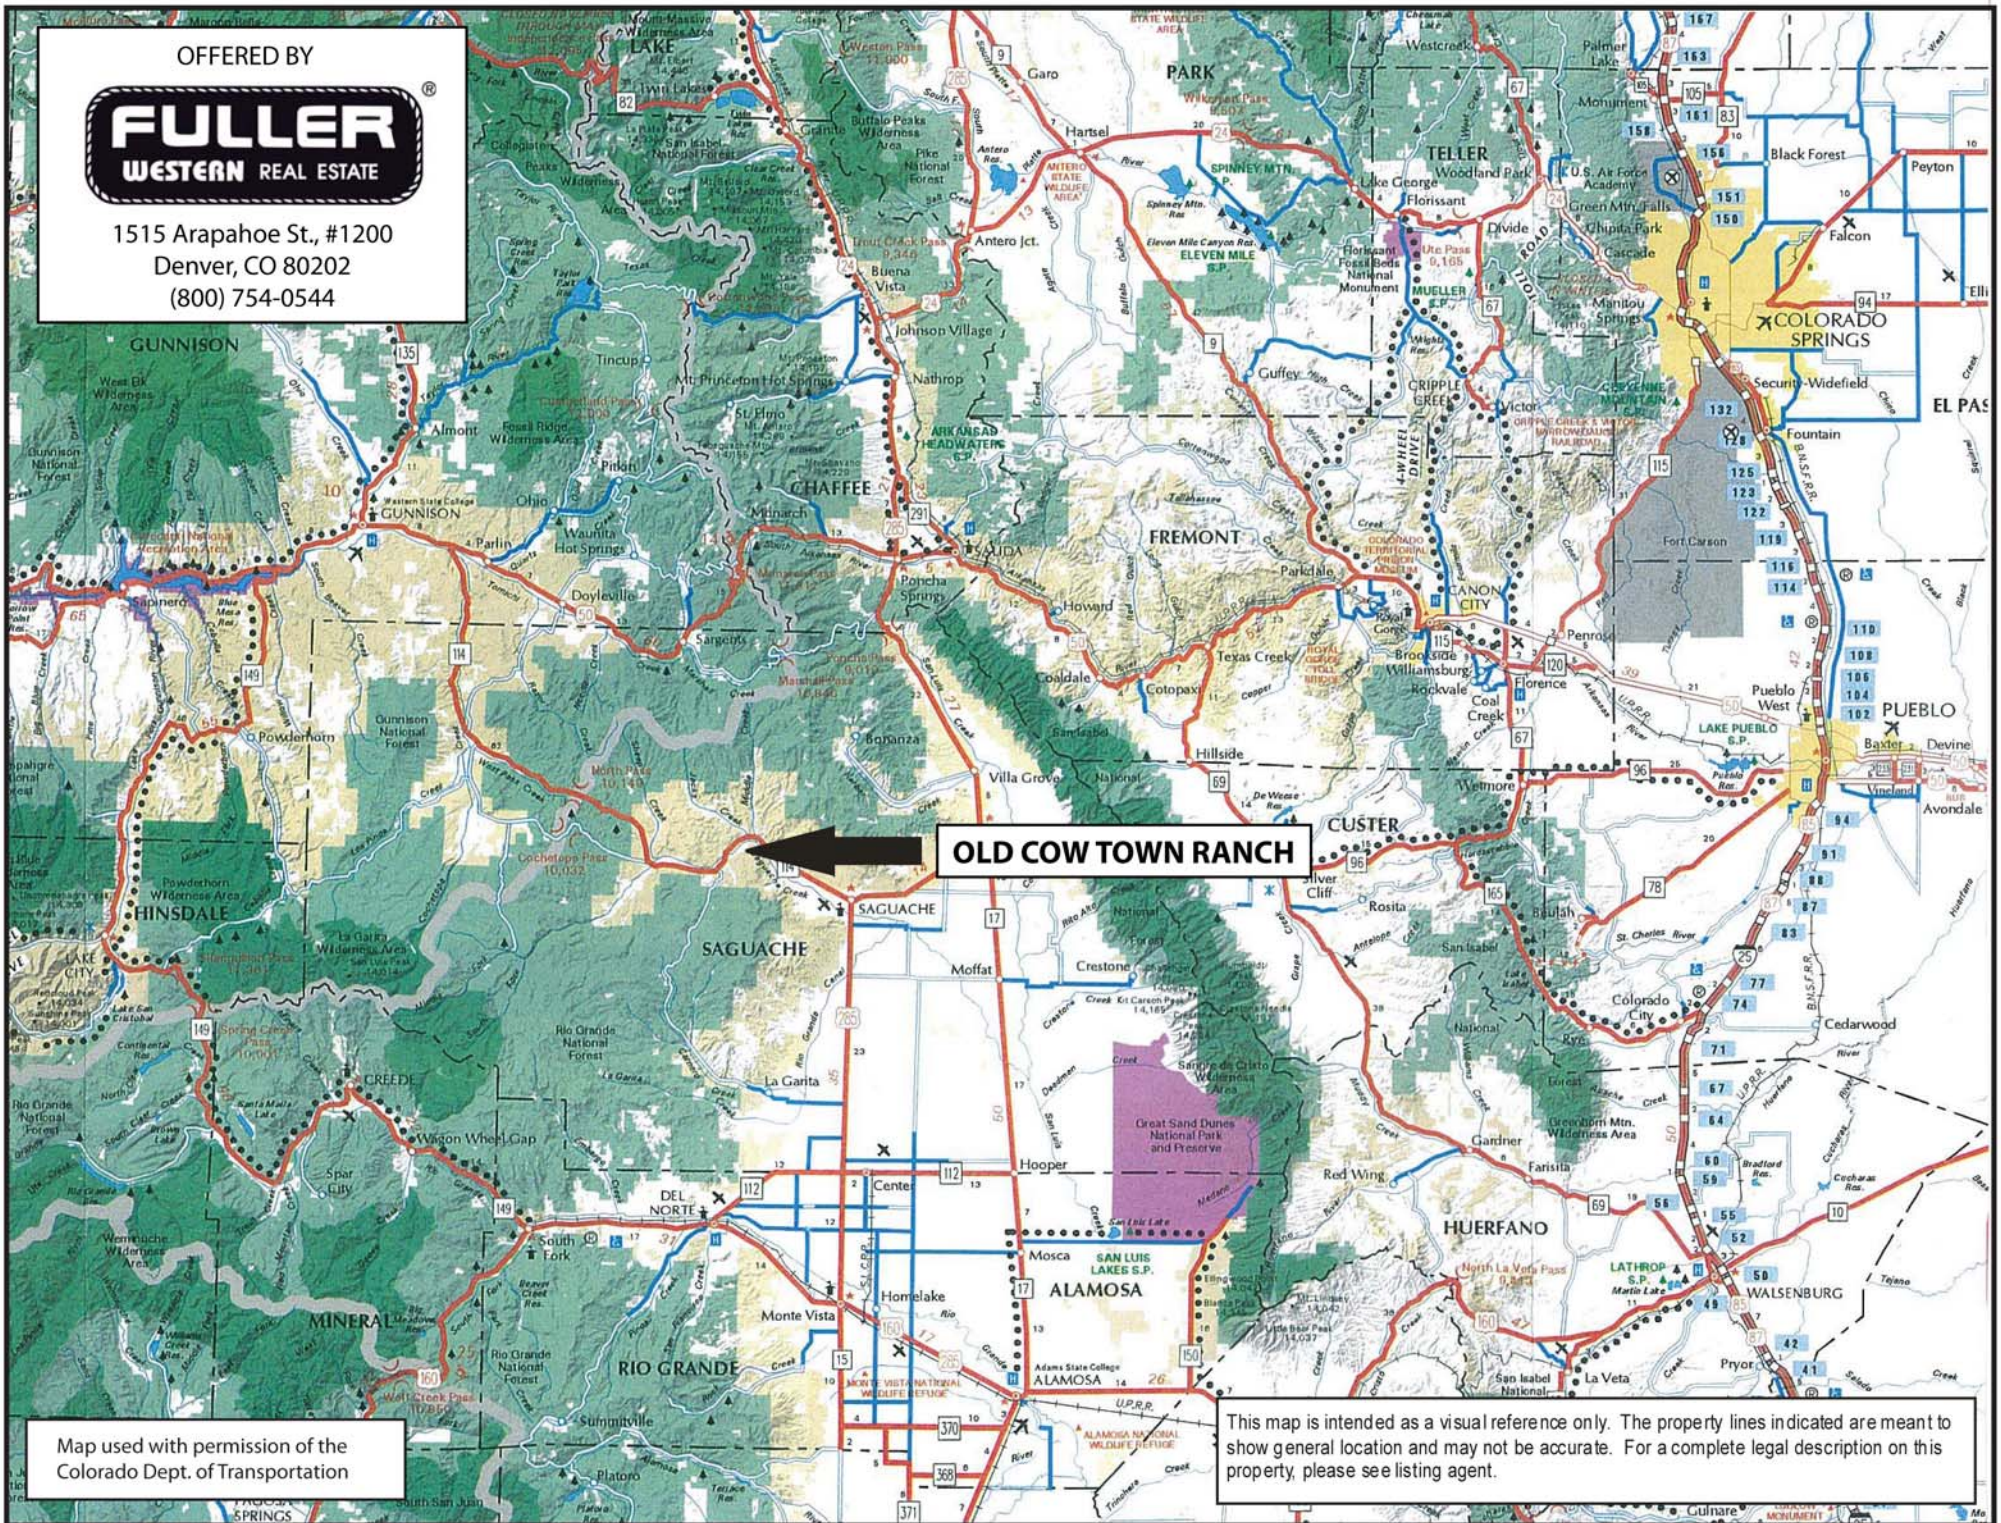

OFFERED BY

1515 Arapahoe St., #1200
Denver, CO 80202
(800) 754-0544

OLD COW TOWN RANCH

Map used with permission of the Colorado Dept. of Transportation

This map is intended as a visual reference only. The property lines indicated are meant to show general location and may not be accurate. For a complete legal description on this property, please see listing agent.